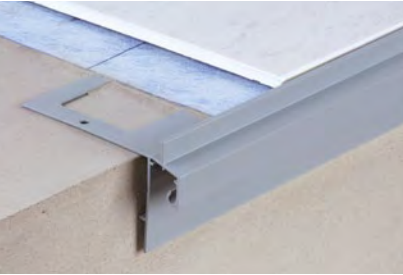

### BLANKE UNIVERSAL JOINER

**METAL**  
ZINC PLATED

Pack: 10 pcs.

width/length	Art. no.	\$/pack
1/16" x 3"	436-110	16.34

### BLANKE BALCONY-GUTTER EDGE PROTECTOR

This balcony trim is designed to protect the edge of the balcony substrate and the edge of tile installed over the BLANKE AQUA-SHIELD waterproofing fabric. This balcony edge features an overhang extension deflecting water running off the tile installation from the balcony substrate. Accessories such as joiners are available.

**ALUMINUM** 8.0  
MEDIUM GRAY, POWDER-COATED

Length: 8.0 feet Pack: 1 pc.

h/in.	Part no.	\$/pc.
5/12	445-4591-105	187.93