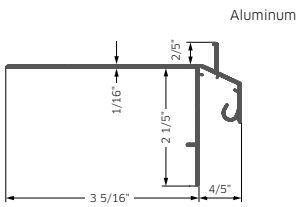

### BLANKE UNIVERSAL JOINER

**METAL**  
ZINC PLATED

Pack: 10 pcs.

width/length	Art. no.	\$/pack
1/16" x 3"	436-110	16.34

**ALUMINUM** 8.0  
MEDIUM GRAY, POWDER-COATED

Length: 8.0 feet Pack: 1 pc.

h/in.	Part no.	\$/pc.
5/12	445-4591-105	187.93

### OUTER CORNER JOINER 90°, OUTER DIMENSION 9 1/2" x 9 1/2"