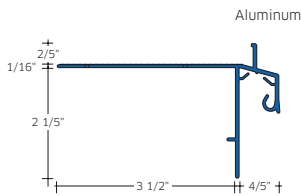

BLANKE UNIVERSAL JOINER

METAL
ZINC PLATED

Pack: 10 pcs.

width/length	Art. no.	\$/pack
1/16" x 3"	436-110	15.13

BLANKE BALCONY-GUTTER EDGE PROTECTOR

This balcony trim is designed to protect the edge of the balcony substrate and the edge of tile installed over the BLANKE AQUA-SHIELD waterproofing fabric. This balcony edge features an overhang extension deflecting water running off the tile installation from the balcony substrate. Accessories such as joiners are available.

ALUMINUM **8.0**
MEDIUM GRAY, POWDER-COATED

Length: 8.0 feet Pack: 1 pc.

h/in.	Part no.	\$/pc.
5/12	445-4591-105	174.01

JOINER

OUTER CORNER JOINER
90°, OUTER DIMENSION
9 1/2" x 9 1/2"

BLANKE UNIVERSAL JOINER

ALUMINUM
MEDIUM GRAY, POWDER-COATED

Height: 3/8" Pack: 5 pcs.

h/in.	Part no.	\$/pack
1 1/16	437-4591-105	48.42

ALUMINUM **90°**
MEDIUM GRAY, POWDER-COATED

Pack: 1 pc.

h/in.	Part no.	\$/pc.
5/12	446-4591-105090	92.58

METAL
ZINC PLATED

Pack: 10 pcs.

width/length	Art. no.	\$/pack
1/16" x 3"	436-110	15.13