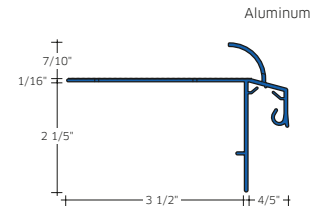

ALUMINUM 8.0		
GRAY, POWDER-COATED		
Length: 8.0 feet		Pack: 1 pc.
h/in.	Part no.	\$/pc.
1/16	430-4591-180	185.36

ALUMINUM 8.0		
OLD COPPER BROWN, POWDER-COATED		
Length: 8.0 feet		Pack: 1 pc.
h/in.	Part no.	\$/pc.
1/16	430-4581-180	185.36

ALUMINUM 8.0		
STAINLESS STEEL METALLIC, POWDER-COATED		
Length: 8.0 feet		Pack: 1 pc.
h/in.	Part no.	\$/pc.
1/16	430-4502-180	190.92

JOINER

ALUMINUM		
GRAY, POWDER-COATED		
Width: 1 3/16"		Pack: 5 pcs.
h/in.	Part no.	\$/pack
1/16	432-4591-180	48.49

OUTER CORNER JOINER 90°, OUTER DIMENSION 9 1/2" × 9 1/2"

ALUMINUM 90°		
GRAY, POWDER-COATED		
Pack: 1 pc.		
h/in.	Part no.	\$/pc.
3/4	433-4591-180090	92.53

ALUMINUM 90°		
OLD COPPER BROWN, POWDER-COATED		
Pack: 1 pc.		
h/in.	Part no.	\$/pc.
3/4	433-4581-180090	92.53

INNER CORNER JOINER 90°, OUTER DIMENSION 5 1/8" × 5 1/8"

ALUMINUM 90°		
GRAY, POWDER-COATED		
Pack: 1 pc.		
h/in.	Part no.	\$/pc.
3/4	649-4591-180090	108.81

ALUMINUM 90°		
OLD COPPER BROWN, POWDER-COATED		
Pack: 1 pc.		
h/in.	Part no.	\$/pc.
3/4	649-4581-180090	108.81